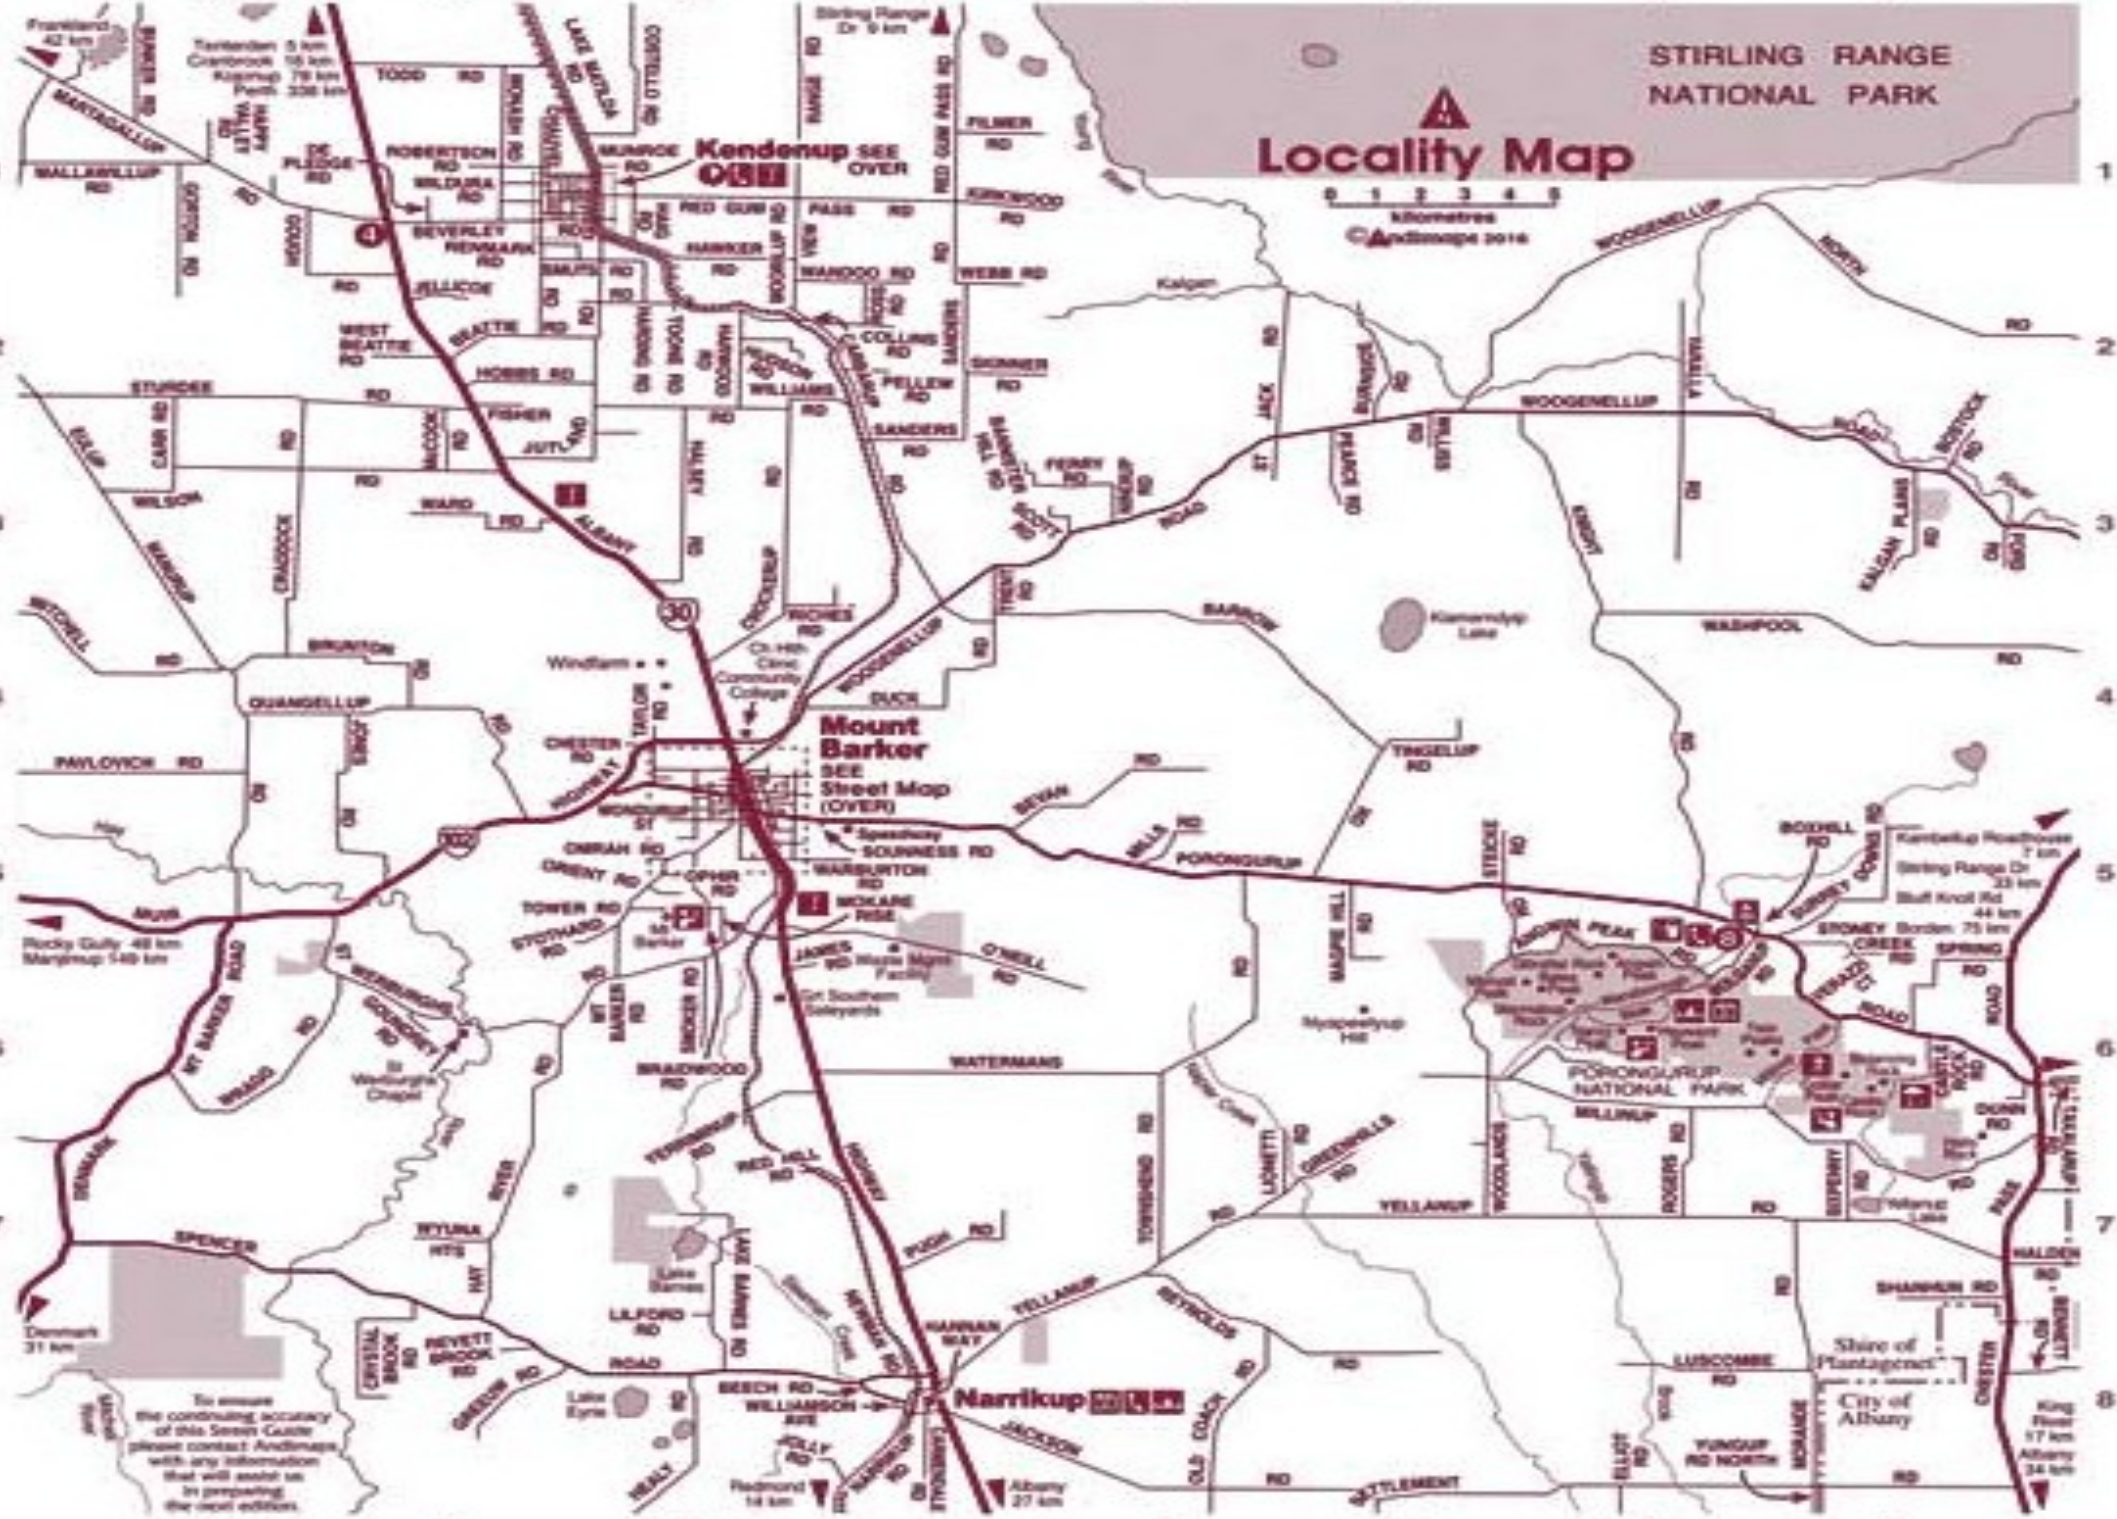

STIRLING RANGE
NATIONAL PARK

Locality Map

0 1 2 3 4 5
Kilometres
© Andromaps 2014

Kendenup SEE OVER

Mount Barker
SEE Street Map (OVER)

Narrikup

PORONGURUP NATIONAL PARK

To ensure the continuing accuracy of this Street Guide please contact Andromaps with any information that will assist us in preparing the next edition.